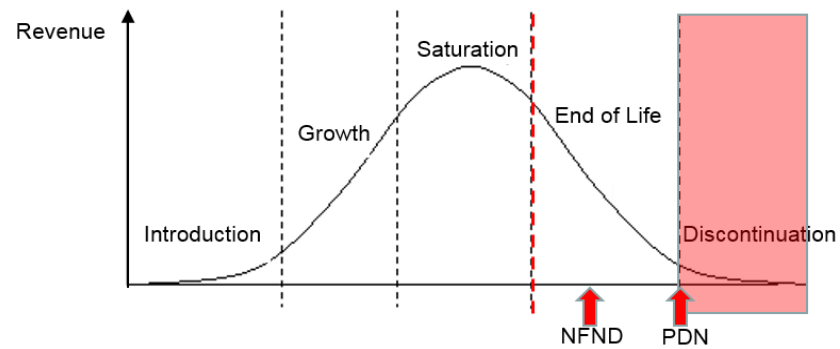

Light is OSRAM

Product Discontinuation (acc. JEDEC J-STD-048) OS-PD-2017-008

03.01.2017

Last order:	9/15/2017
Last delivery:	3/15/2018
Reason:	Collection PDN due to binning issues and portfolio streamline plus discontinuation of Platinum Dragon devices